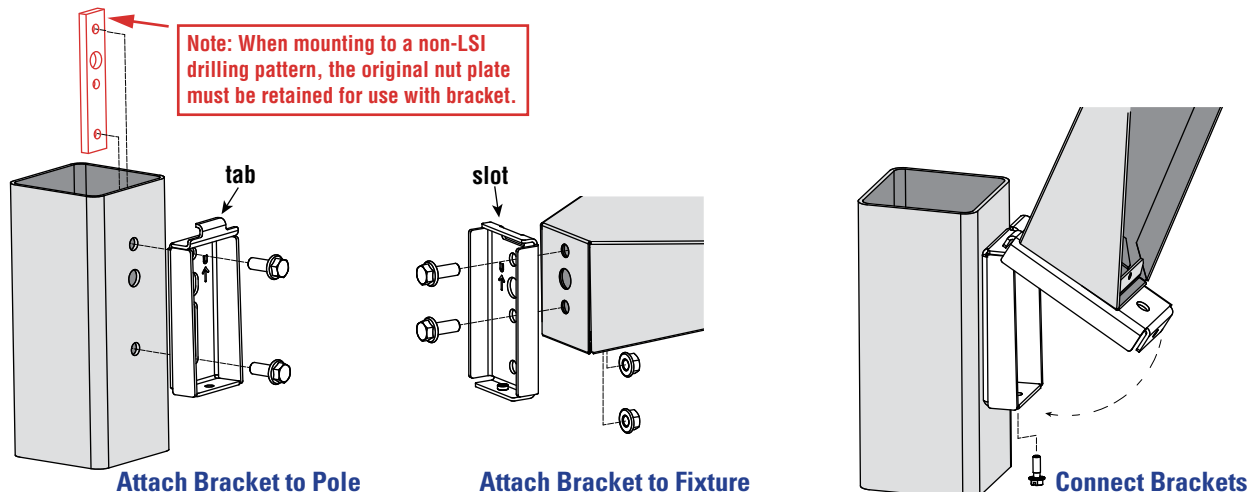

## LSI's New Pole Quick Mounting Bracket for the LED Slice Medium and Small!

Mounting bracket can be used for retrofitting or new build, and can work with any drilled square pole. Brackets are compatible with LSI's and most competitor's drilling patterns! Vibration tested to 1.5G.

Available with horizontal mounting or fixed 15° angle.

Universal Mounting Plate

Horizontal - PQMH

15° Angle – PQM15  
Allows 15° uptilt of fixture for greater throw of light with increased vertical illumination

## Easy One-person Installation *SLICES* Labor Costs

All hardware included in kit