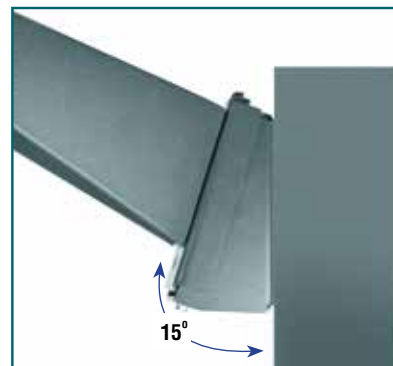

## LSI's New Pole Quick Mounting Bracket for the LED Slice Medium and Small!

Mounting bracket can be used for retrofitting or new build, and can work with any drilled square pole. Brackets are compatible with LSI's and most competitor's drilling patterns! Vibration tested to 1.5G.

Available with horizontal mounting or fixed 15° angle.

Universal Mounting Plate

Horizontal - PQMH

15° Angle – PQM15  
Allows 15° uptilt of fixture for greater throw of light with increased vertical illumination