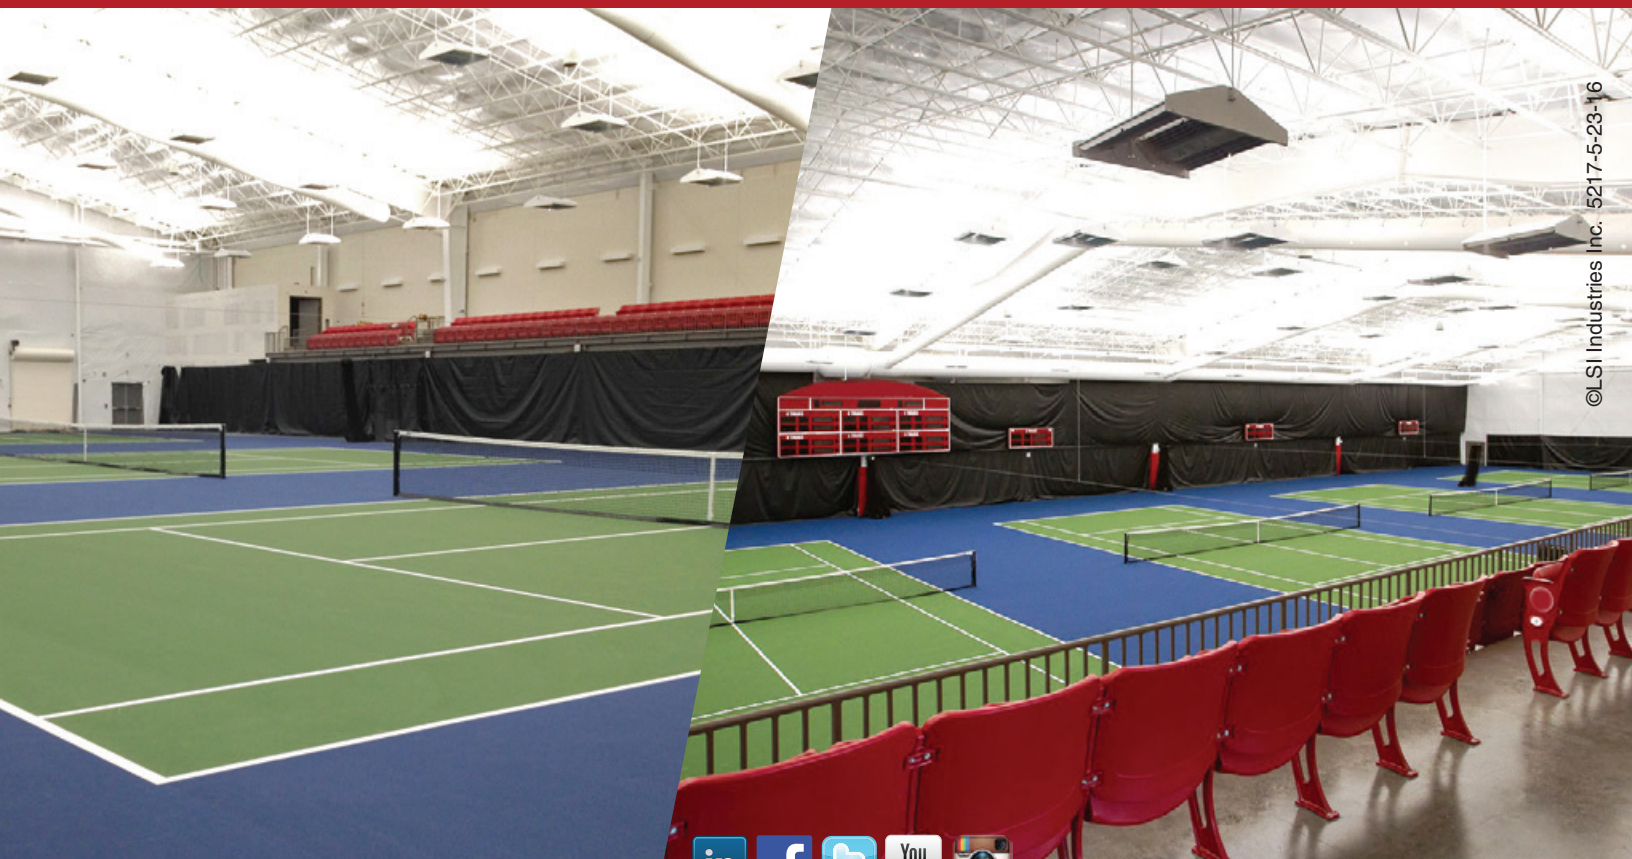

©LSI Industries Inc. 5217-5-23-16