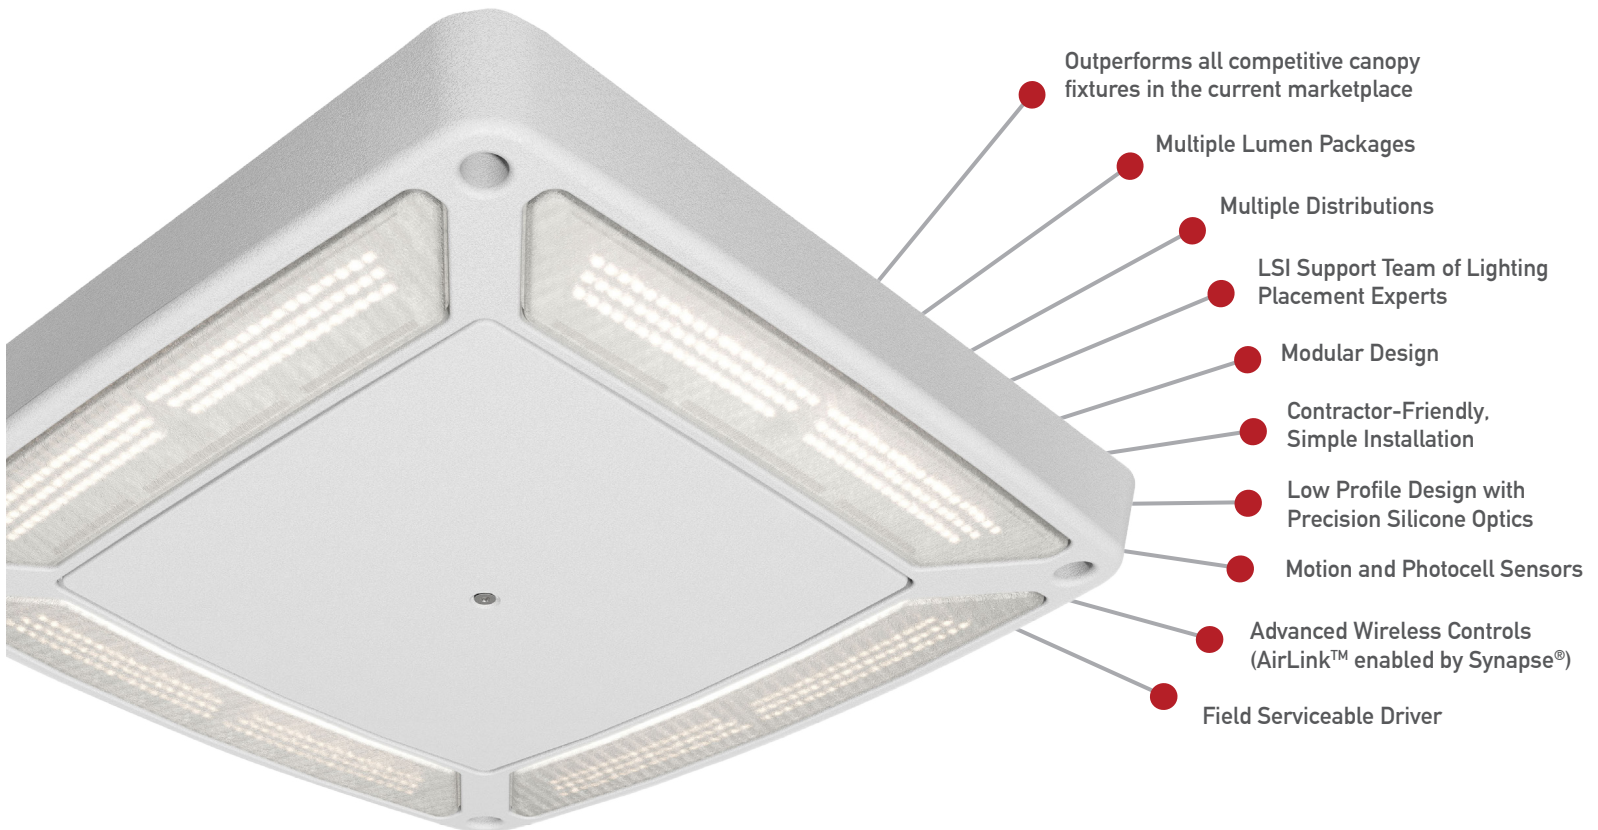

Introducing LSI's all new...

The Intersection of Performance and Technology

Outperforms all competitive canopy fixtures in the current marketplace

Multiple Lumen Packages

Multiple Distributions

LSI Support Team of Lighting Placement Experts

Modular Design

Contractor-Friendly, Simple Installation

Low Profile Design with Precision Silicone Optics

Motion and Photocell Sensors

Advanced Wireless Controls (AirLink™ enabled by Synapse®)

Field Serviceable Driver