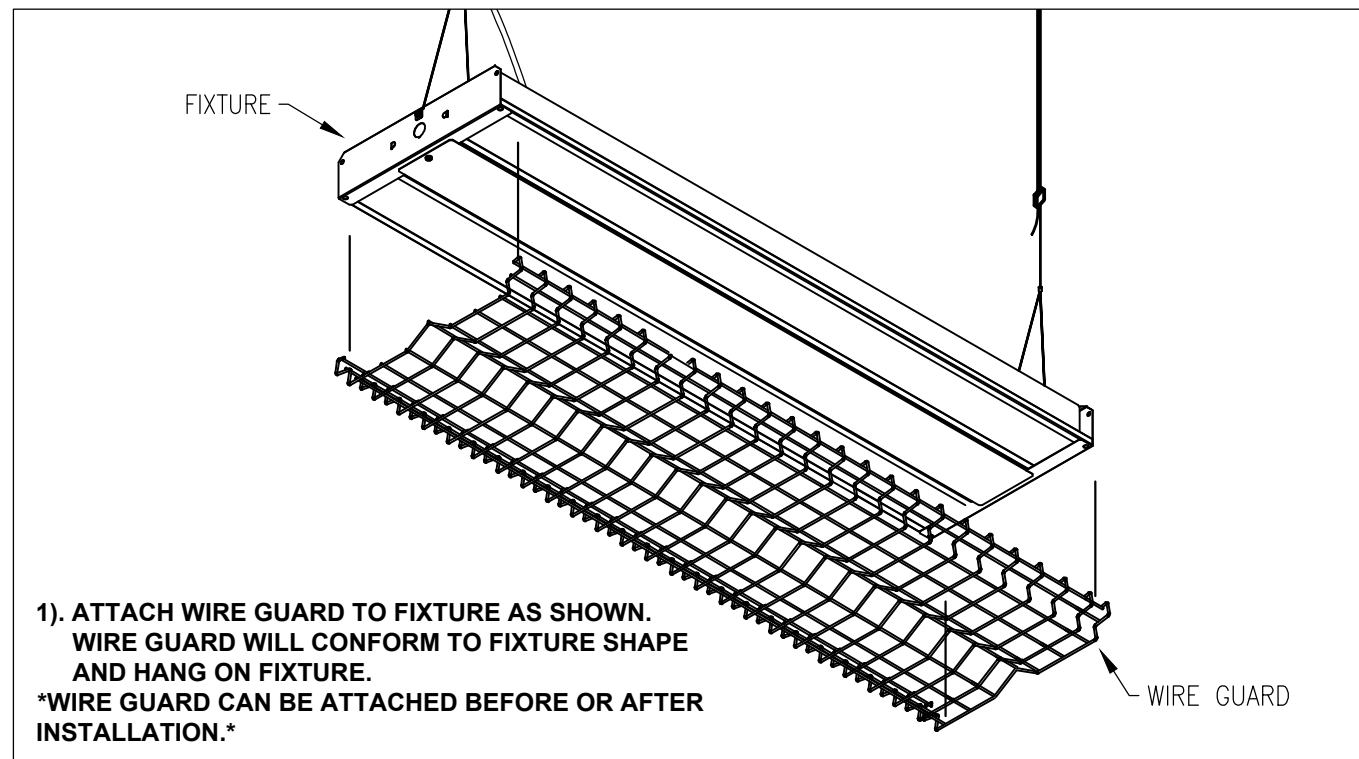

LHB14 LHB11 WIRE GUARD INSTALLATION INSTRUCTIONS

Installation Questions?
Call LSI Field Service Department at:
1-800-436-7800 Ext. 3300 Fax 877-861-1368