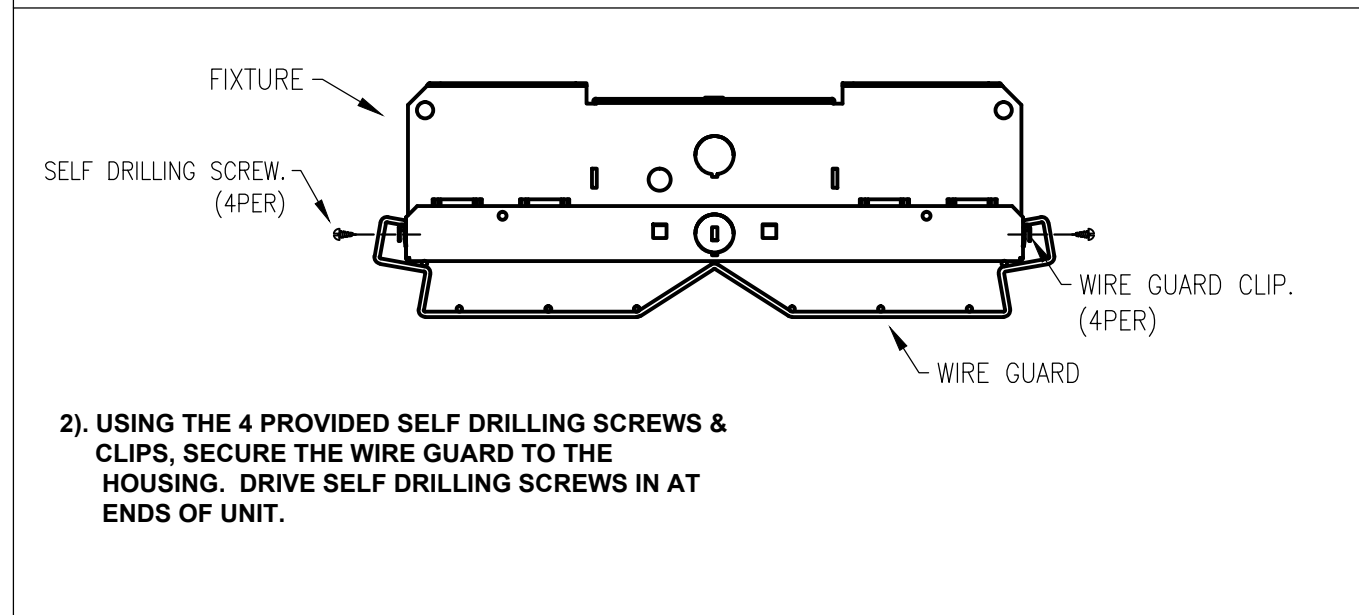

LHB14 LHB11 WIRE GUARD INSTALLATION INSTRUCTIONS

Installation Questions?
Call LSI Field Service Department at:
1-800-436-7800 Ext. 3300 Fax 877-861-1368