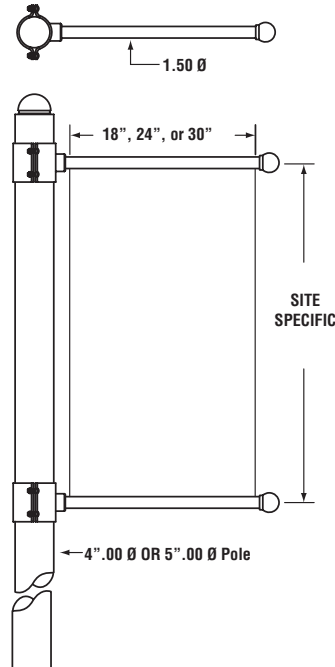

TYPICAL ORDER EXAMPLE: **XDLS BK CH S BRZ**

On any mounting style, order one bracket per pole. Choose the configuration required and the correct brackets/arms will be supplied.

Lifestyle Pole Brackets					
Series/Bracket	Mounting Style	Pole Diameter	Configuration	Bracket Finish	
XDLS/XDLM BK - Lifestyle Bracket	CH - Classic Hook¹	*	S - Single D180° - Double W - Wall Mount⁴	BRZ - Bronze BLK - Black PLP - Platinum Plus WHT - White SVG - Satin Verde Green GPT - Graphite MSV - Metallic Silver	
	SA - Side Arm²	4 - 4" Round 5 - 5" Round	S - Single D180° - Double D90° - Double T90° - Triple T120° - Triple Q90° - Quad W - Wall Mount⁵		
	UCL - Universal Pole Clamp³	4 - 4" Round 5 - 5" Round	S - Single D180° - Double		
XDLS Pendant Mount Brackets				Stem Length	Bracket Finish
XDLS BK PM - Lifestyle Small Pendant Mount Bracket				6" 12" 18" 24" 30" 36" 48"	BRZ - Bronze BLK - Black PLP - Platinum Plus WHT - White SVG - Satin Verde Green GPT - Graphite MSV - Metallic Silver

FOOTNOTES:

- 1- Pole diameter is not required in description. Slipfits 4" diameter tenon (4N) or pole.
- 2- Pole diameter is required. Use with 3" reduced drilling pattern.
- 3- Pole diameter is required.
- 4- Classic Hook Wall Mount available with LED Lifestyle Small (XDLS) only.
- 5- Pole diameter not required in description.

LSI GREENLEE POLE BANNER BRACKETS - FOR USE WITH STEEL ROUND POLES

TYPICAL ORDER EXAMPLE: **BBKS 4R S 24 BLK**

Bracket	Size	Style	Arm Length	Finish
BBKS - Banner Bracket (set of 2)	4R - For 4" Dia. Round Pole	S - Single Arm	18 - 18"	BRZ - Bronze BLK - Black
	5R - For 5" Dia. Round Pole	D - D180 Double Arm	24 - 24" 30 - 30"	PLP - Platinum Plus WHT - White SVG - Satin Verde Green GPT - Graphite MSV - Metallic Silver

DECORATIVE BASE COVER - Optional decorative base covers have two-piece die cast construction with stainless steel fasteners. Base covers are polyester powder coated to match pole. GBC base cover fits 4" and 5" diameter straight round poles. Includes 4" round pole adaptor molded from black silicone rubber.

meter not required in description.

TYPICAL ORDER EXAMPLE: **GBC 4 5 BLK**

Style	Pole Diameter	Finish
GBC - Decorative Base Cover	4 5	BRZ - Bronze BLK - Black PLP - Platinum Plus WHT - White SVG - Satin Verde Green GPT - Graphite MSV - Metallic Silver