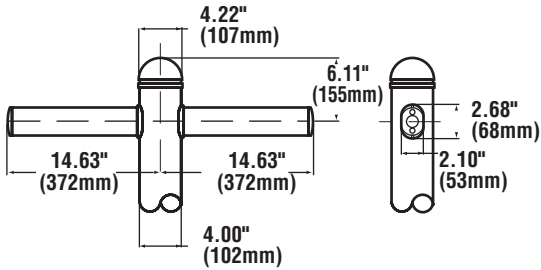

XDLS/XDLM BK SA D180