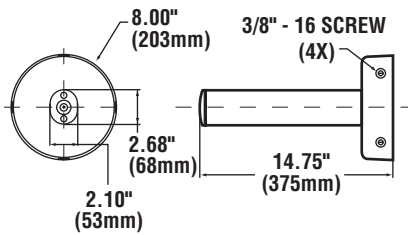

XDLS/XDLM BK SA W

ARRA
Funding Compliant

Project Name _____ Fixture Type _____
Catalog # _____

07/14/15

© 2015
LSI INDUSTRIES INC.