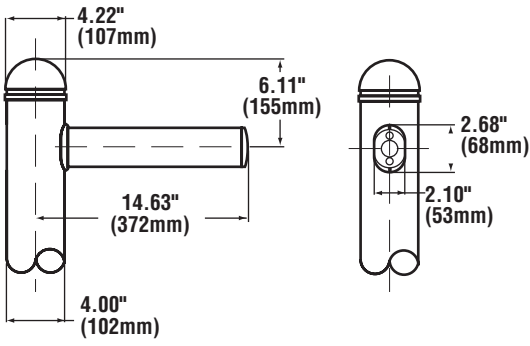

LED LIFESTYLE BRACKETS

XDLS/XDLM BK SA S