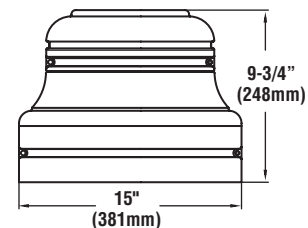

GBC 4 5

ARRA
Funding Compliant

Project Name _____ Fixture Type _____
Catalog # _____

07/14/15

© 2015
LSI INDUSTRIES INC.